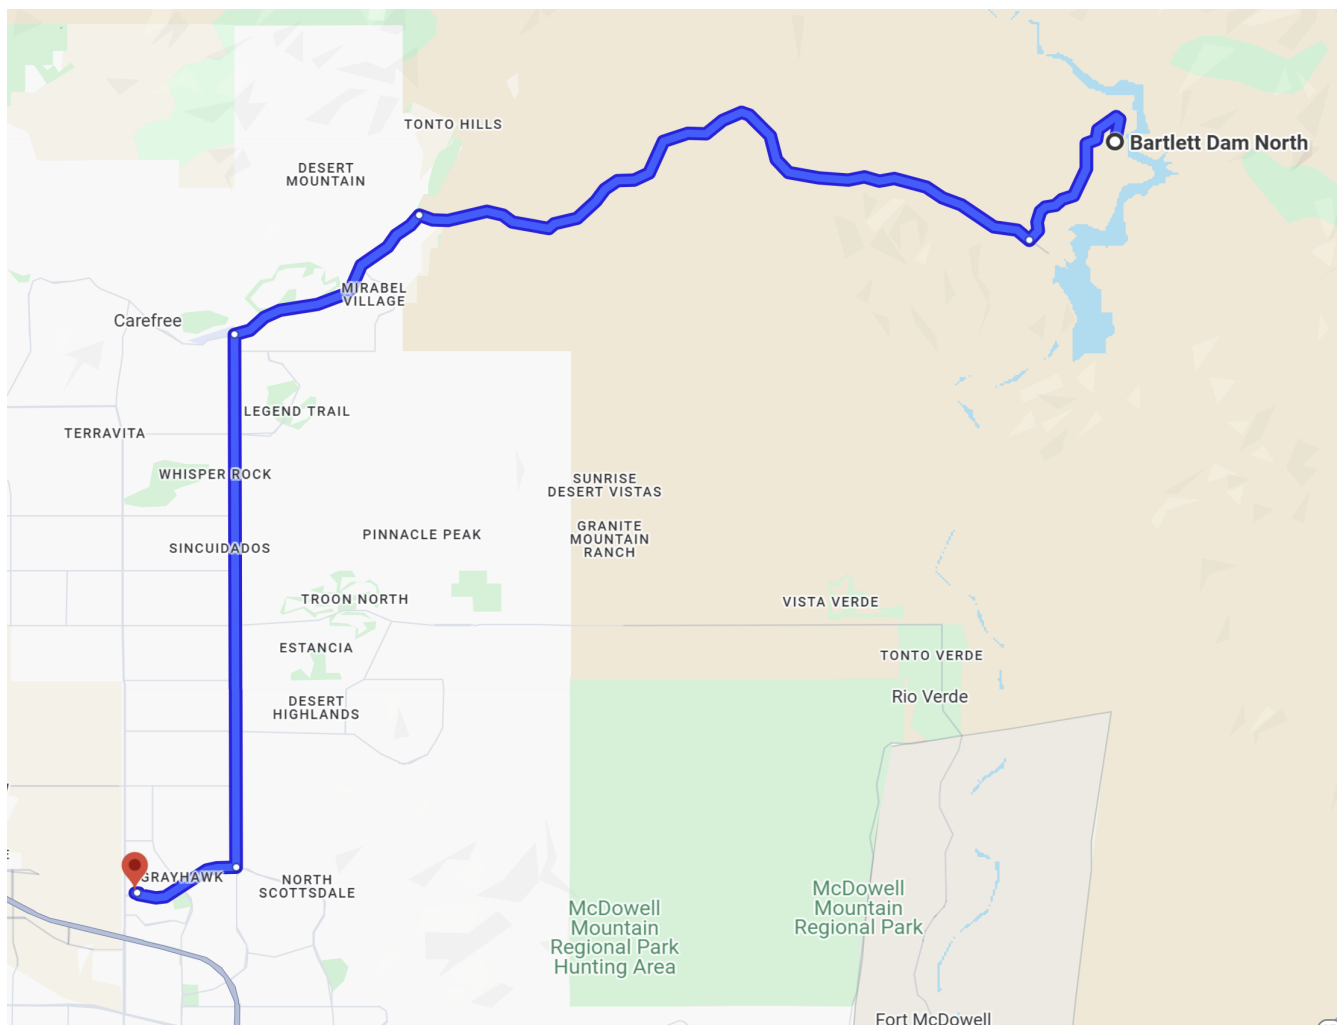

Orienteering Event Safety Plan

Bartlett Lake,
SB Cove
Tonto National Forest,
Arizona

Attachment 1 Map to Local Emergency Hospital

From SB Cove:

- Travel South on North Bartlett Dam Road ~4.3 miles to Bartlett Dam Road.
- Turn right and travel west on Bartlett Dam Road ~12.8 miles to Cave Creek Road.
- Continue southwest on Cave Creek Road ~4.2 miles to Pima Road.
- Travel south on Pima Road ~9.8 miles to Thompson Peak Parkway.
- Turn west on Thompson Peak Parkway and drive ~1.9 miles to HonorHealth on Scottsdale Healthcare Drive.

Orienteering Event Safety Plan

**Bartlett Lake,
SB Cove
Tonto National Forest,
Arizona**

Attachment 2 Map to Sheriff's Department

From Rattlesnake Cove:

- Travel west on Rattlesnake Cove Road to North Lake Road.
- Continue southwest (left) on North Lake Road for ~0.75 miles to Bartlett Lake Road.
- Turn left (southeast) on Bartlett Lake Road and drive ~0.5 miles to the stop sign.
- At the stop sign, turn left (northeast) on South Lake Road and continue to the Maricopa County Sheriff's Office.